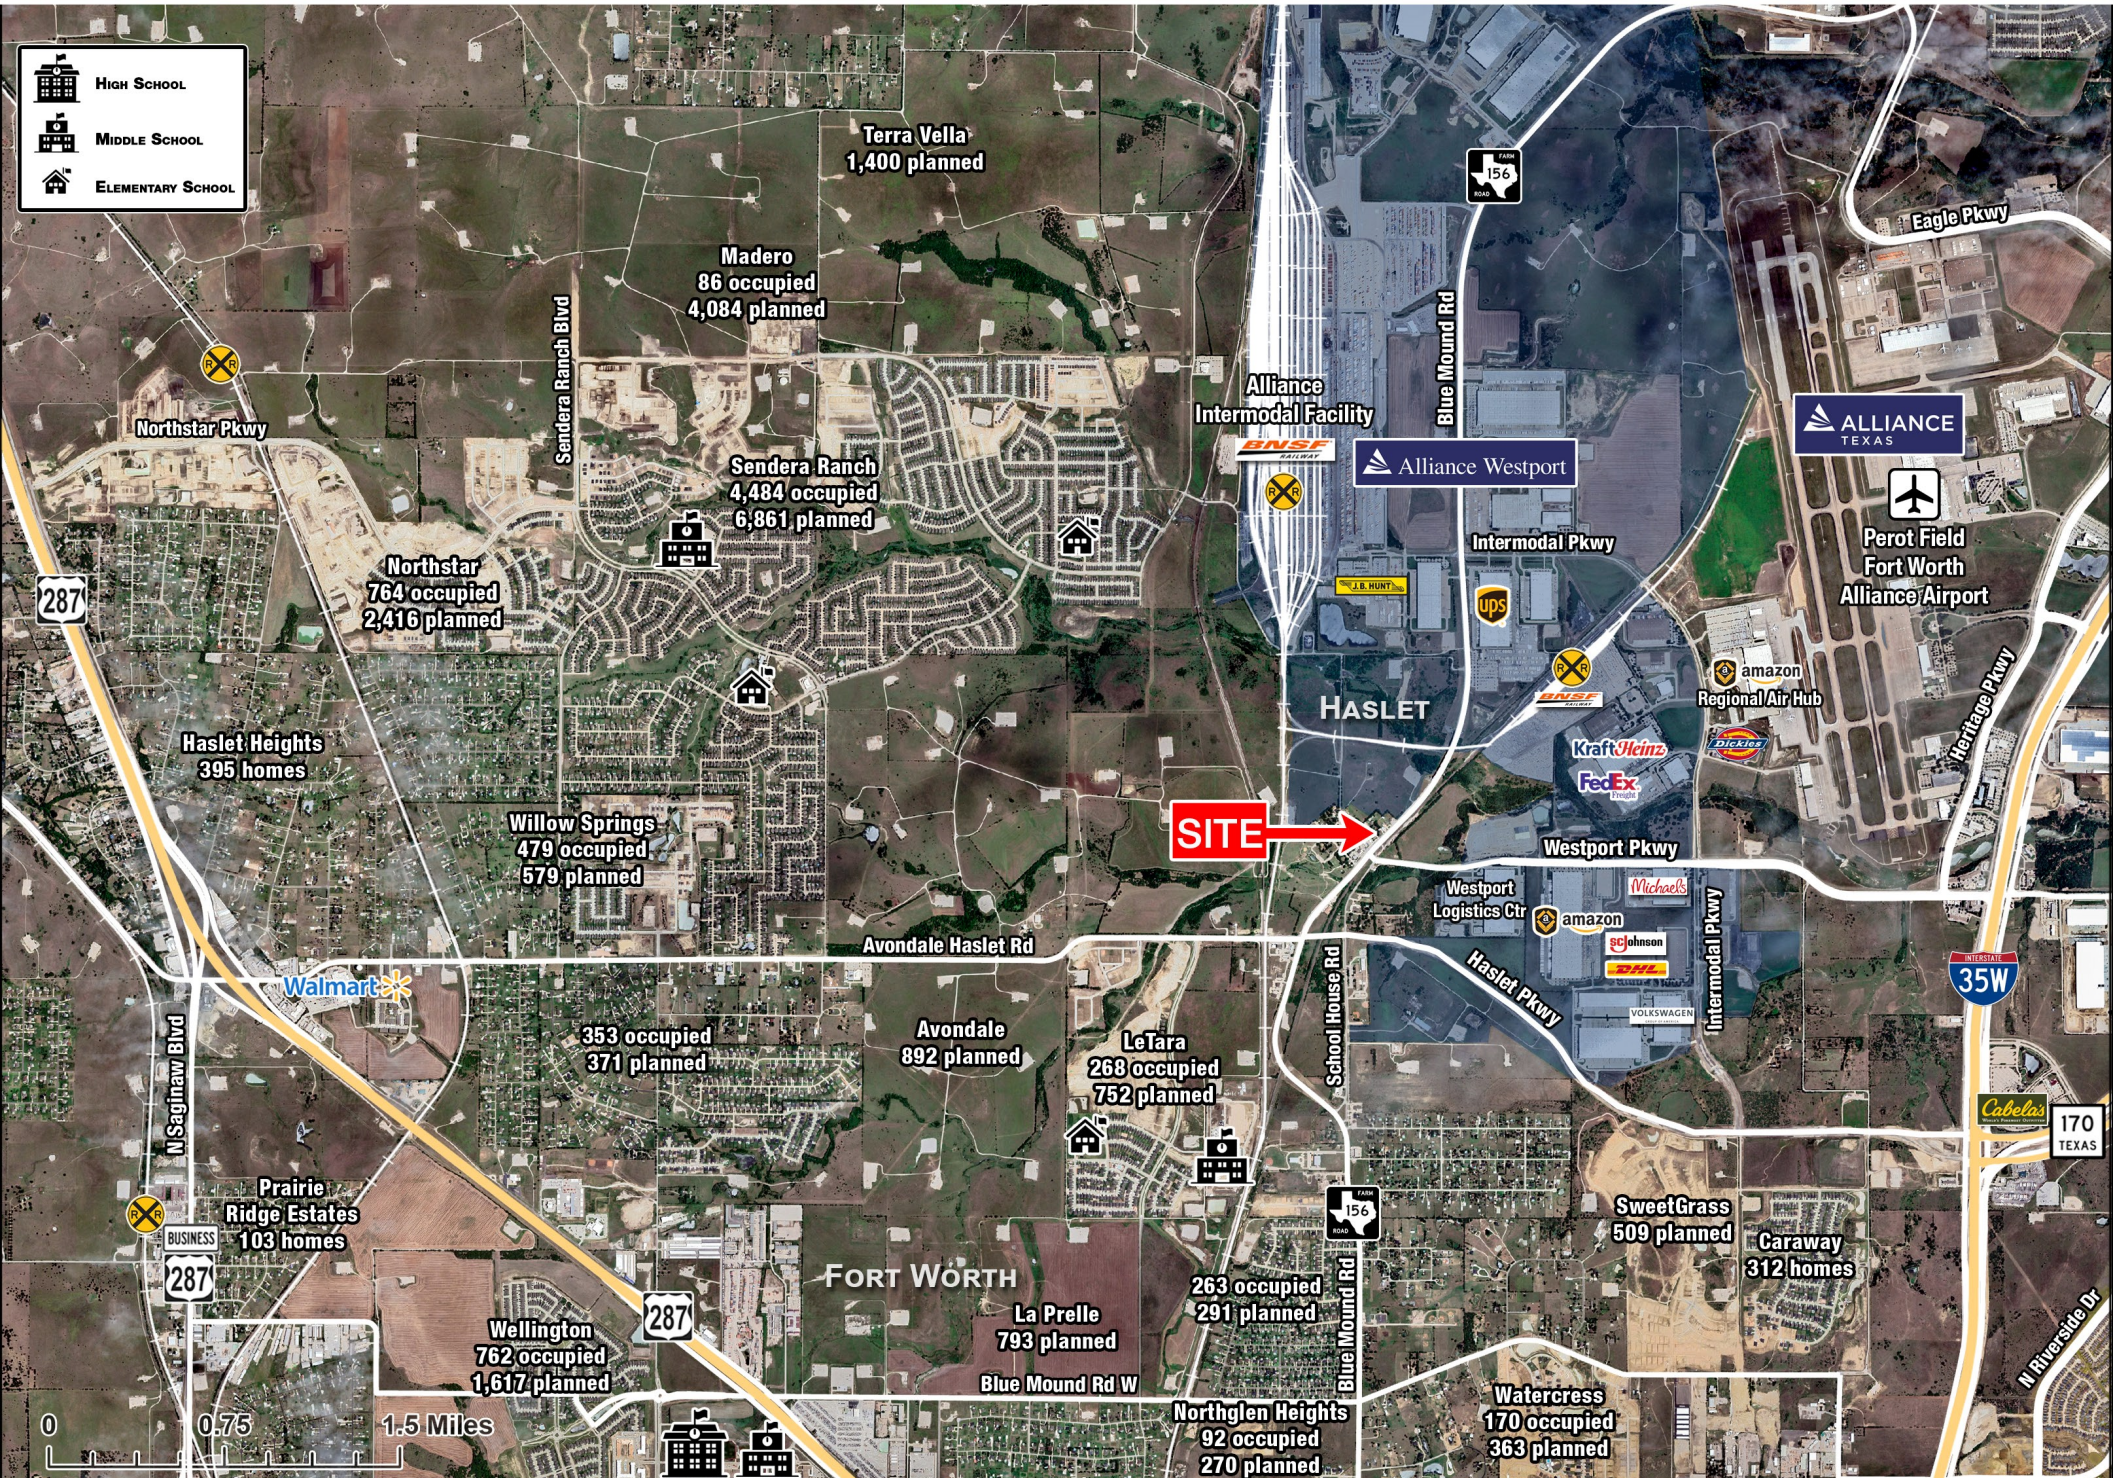

High School
Middle School
Elementary School

The information was obtained from sources deemed reliable; however, Weitzman has not verified it and makes no guarantees, warranties or representations as to the completeness or accuracy thereof. The presentation of this real estate information is subject to errors; omissions; change of price; prior sale or lease, or withdrawal without notice. You and your advisors should conduct a careful independent investigation of the property to determine if it is suitable for your intended purpose. R:P/D/FA/Haslet 9mi January 2024